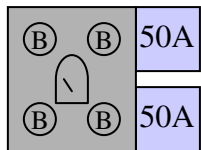

KEY TO DIAGRAMS

Power input devices

12V Batteries
(Power output & input dependant on requirements)

Power equipment devices

50Amp Anderson plug

175Amp Anderson plug

Ammeter Box

Manually controlled switch

R

Solar regulator

Cigarette socket (female)

Merit socket (female)

Banana/Screw socket (female)

Combination Cig./Merit plug (male)

Cigarette plug (male)

Merit plug (male)